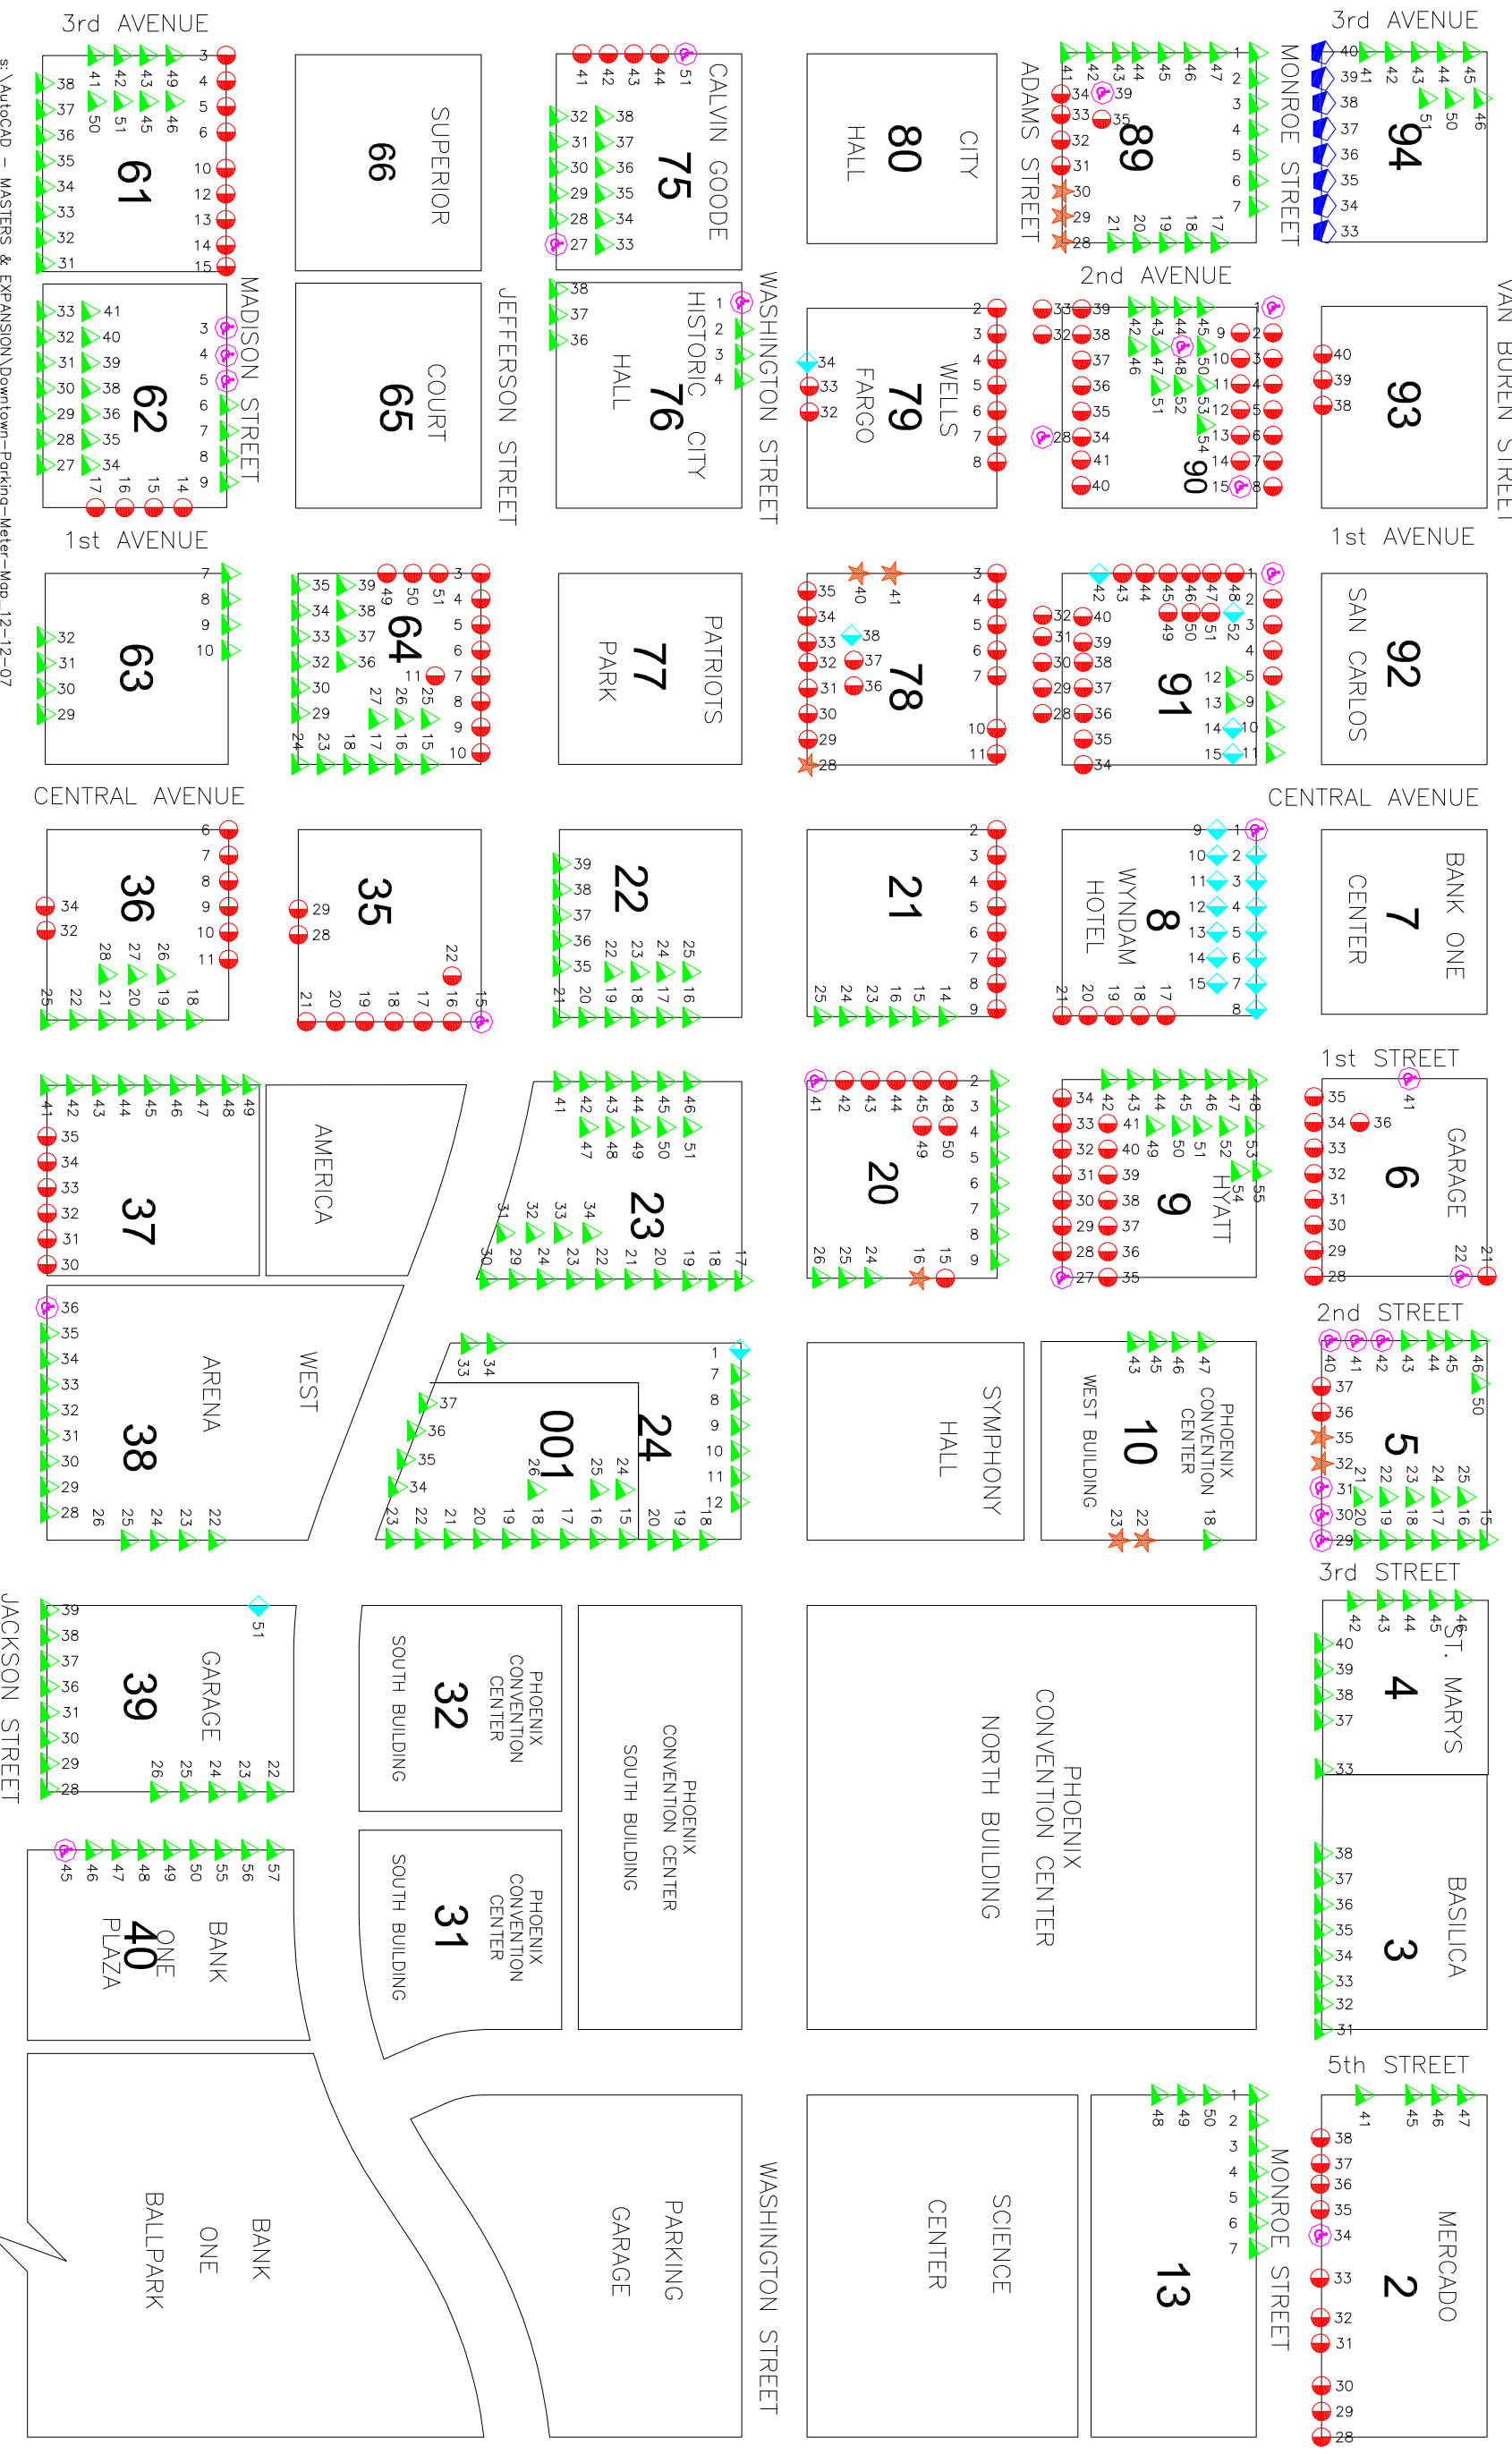

City of Phoenix

Downtown Parking
Meter Plan

s:\AutocAD - MASTERS & EXPANSION\ Downtown - Parking - Meter - Map - 12-12-07